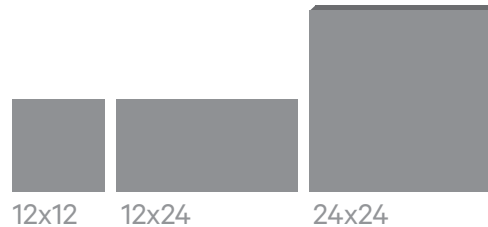

CITAL

BASALT SANDED

TERRA / CI62606M

FEATURES

MATERIAL: Porcelain

BODY: Full-Body with Print

FINISHES: Matte Smooth, Soft Texture

SIZES AVAILABLE:

12x12

12x24

24x24

Custom sizes and cutting available.

OTHER COLORS AVAILABLE:

CI12606M

CI22606M

CI32606M