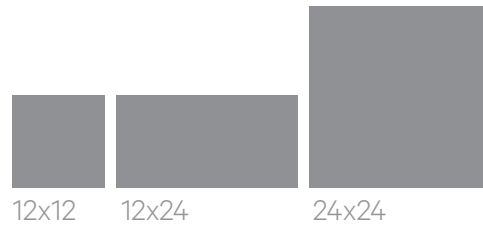

CITAL

PORTO

NUDO / CI10LP

FEATURES

MATERIAL: Porcelain

BODY: Color-Body Glazed

FINISHES AVAILABLE: Smooth, Matte

SIZES AVAILABLE: