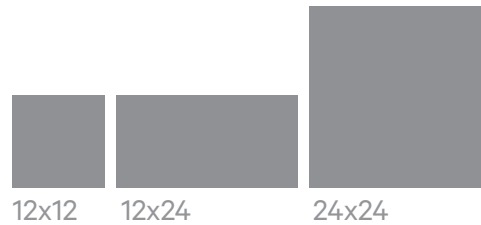

CITAL

CIOT

DOLCE / CI0116M

FEATURES

MATERIAL: Porcelain

BODY: Full Body

FINISHES: Matte Smooth, Soft Texture

SIZES AVAILABLE:

12x12

12x24

24x24

Custom sizes and cutting available.

OTHER COLORS AVAILABLE:

CI2816M

CI3216M

CI5116M