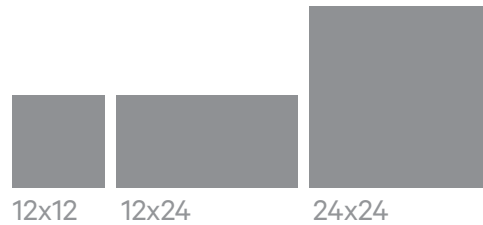

CITAL

ROCCIA

DELICATO / CI2036S

FEATURES

MATERIAL: Porcelain

BODY: Full Body

FINISHES: Matte Smooth, Soft Texture

SIZES AVAILABLE: