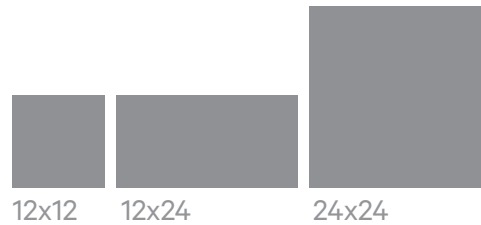

CITAL

PIETRA

CEMENTO / CI2906M

FEATURES

MATERIAL: Porcelain

BODY: Double Loading

FINISHES: Matte Smooth, Soft Texture

SIZES AVAILABLE:

12x12

12x24

24x24

Custom sizes and cutting available.

OTHER COLORS AVAILABLE:

CI6503M

CI6803M

CI3016M