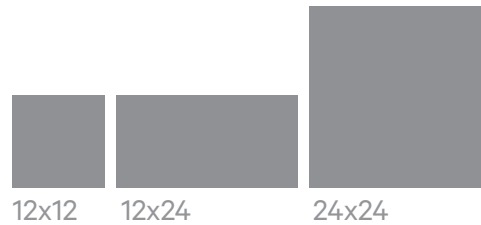

CITAL

PIETRA

CARBONE / CI6803M

FEATURES

MATERIAL: Porcelain

BODY: Full Body

FINISHES: Matte Smooth, Soft Texture

SIZES AVAILABLE:

12x12

12x24

24x24

Custom sizes and cutting available.

OTHER COLORS AVAILABLE:

CI6503M

CI2906M

CI3016M