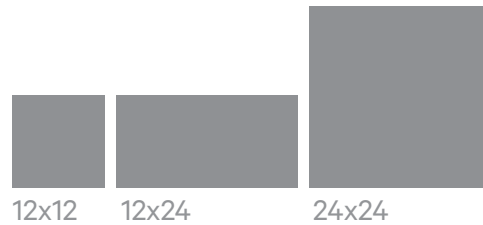

CITAL

ROCCIA

ARGENTO / CI503S

FEATURES

MATERIAL: Porcelain

BODY: Full Body

FINISHES: Matte Smooth, Soft Texture

SIZES AVAILABLE:

12x12

12x24

24x24

Custom sizes and cutting available.

OTHER COLORS AVAILABLE:

CI803S

CI2906S

CI3016S