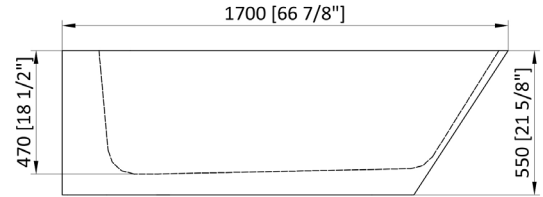

VERSA

NBWI-6456

FEATURES

- Solid Surface Soaking bathtub with Overflow
- Free-standing installation

SUPPLIED COMPONENTS

- Freestanding bathtub
- Chrome-plated brass and drain assembly with white solid surface cover