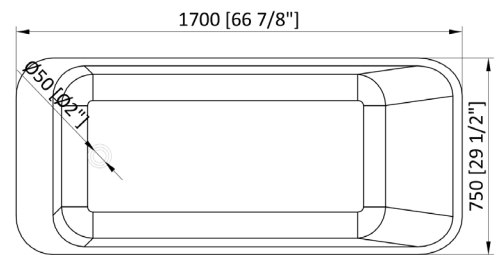

VERSA

NBWI-6456

FEATURES

- Solid Surface Soaking bathtub with Overflow
- Free-standing installation

SUPPLIED COMPONENTS

- Freestanding bathtub
- Chrome-plated brass and drain assembly with white solid surface cover