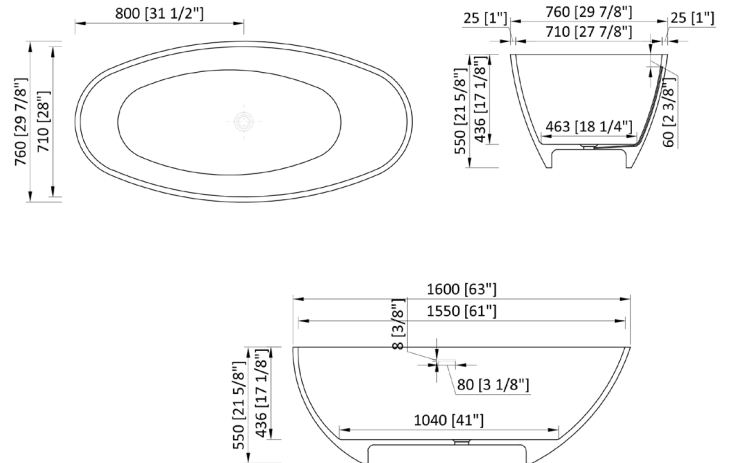

SSENSE

NBP-67611

FEATURES

- Solid Surface Soaking bathtub with Overflow
- Free-standing installation

SUPPLIED COMPONENTS

- Freestanding bathtub
- Chrome-plated brass and drain assembly with white solid surface cover