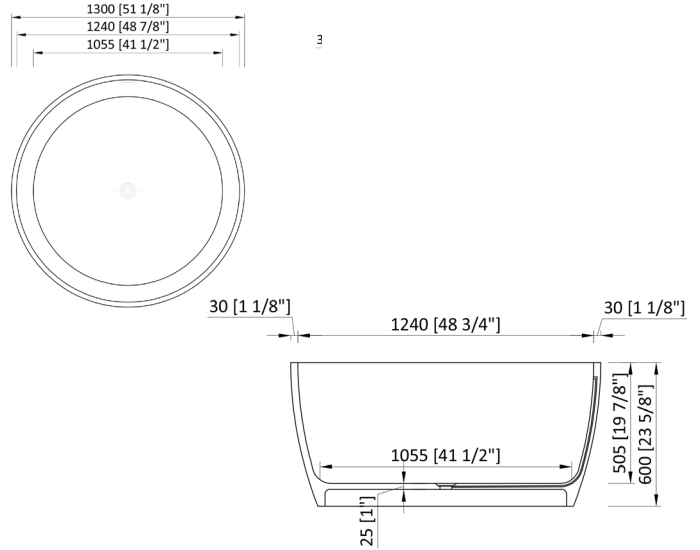

ZURICH

NBP-06311

FEATURES

- Solid Surface Soaking bathtub with Overflow
- Free-standing installation

SUPPLIED COMPONENTS

- Freestanding bathtub
- Chrome-plated brass and drain assembly with white solid surface cover